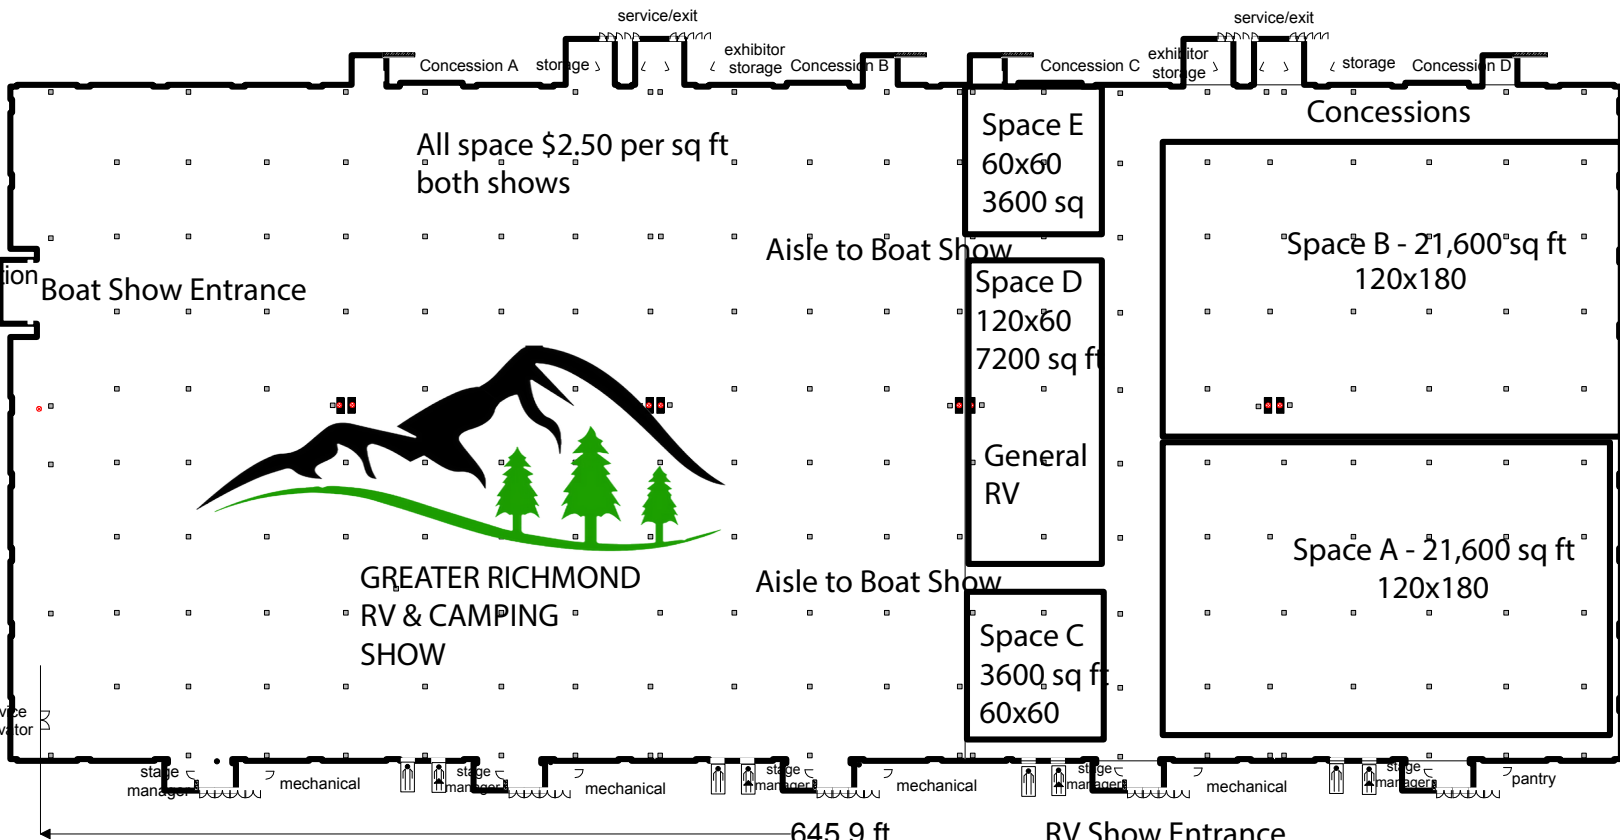

# Exhibit Hall

Exhibit Hall A

Exhibit Hall B

Exhibit Hall C

Exhibit Hall D

645.9 ft

RV Show Entrance

Downtown Richmond RV Show